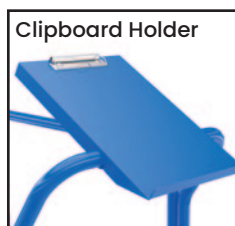

PRODUCT SPECIFICATION SHEET

4 Tier Steel Trolley

- Simple bolt together construction
- Load Capacity: 300kg
- Handle Height: 1050mm
- 125mm rubber castors: 2 x fixed & 2 x swivel with brakes
- Optional 200mm pneumatic wheel kit available with floor brake
- Overall Shelf Size: 960x655mm
- Internal Tray Size: 905x600mm
- Base Height: 184mm
- Upper Shelf Height: 1221mm
- Overall Size (LxWxH): 1095x660x1221mm
- Distance between Shelves: 313mm 303, 337.50mm
- Unit Weight: 51.5kg

Code	Details
TR1894	4 Tier Steel Trolley
TR1840	Drink Bottle Holder Attachment to suit TR1894
TR1841	Clipboard Holder Attachment to suit TR1894
TR1842	Laptop Holder Attachment to suit TR1894
TR1843	Mesh Basket Accessory Tray to suit TR1894
TR1868	Optional Extra Handle to suit TR1894
TR1845	Pneumatic Wheel Kit suit TR1894
TR1846	Floor Lock Brake to suit TR1894
TR1848	A4 Pocket Attachment to suit TR1894
TR1849	Scanner Holder Attachment to suit TR1894