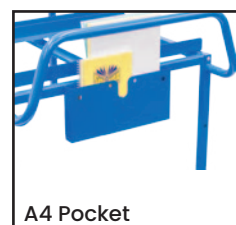

PRODUCT SPECIFICATION SHEET

4 Tier Steel Trolley

- Simple bolt together construction
- Load Capacity: 300kg
- Handle Height: 1050mm
- 125mm rubber castors: 2 x fixed & 2 x swivel with brakes
- Optional 200mm pneumatic wheel kit available with floor brake
- Overall Shelf Size: 960x655mm
- Internal Tray Size: 905x600mm
- Base Height: 184mm
- Upper Shelf Height: 1221mm
- Overall Size (LxWxH): 1095x660x1221mm
- Distance between Shelves: 313mm 303, 337.50mm
- Unit Weight: 51.5kg

Code	Details
TR1894	4 Tier Steel Trolley
TR1840	Drink Bottle Holder Attachment to suit TR1894
TR1841	Clipboard Holder Attachment to suit TR1894
TR1842	Laptop Holder Attachment to suit TR1894
TR1843	Mesh Basket Accessory Tray to suit TR1894
TR1868	Optional Extra Handle to suit TR1894
TR1845	Pneumatic Wheel Kit suit TR1894
TR1846	Floor Lock Brake to suit TR1894
TR1848	A4 Pocket Attachment to suit TR1894
TR1849	Scanner Holder Attachment to suit TR1894