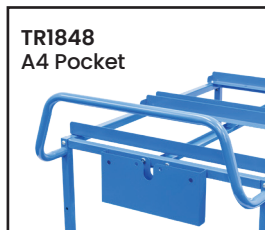

2 Tier Steel Double Basket Trolley

- Mesh basket as top tray with 25mm punch holes
- Simple bolt together construction
- Load Capacity: 300kg
- Overall Dimensions (LxWxH): 1095x660x1050mm (Includes Handle)
- Basket Size (LxWxH): 905x600x225mm
- Handle Height: 1050mm
- 125mm rubber castors:
2 x fixed & 2 x swivel with brake
- Optional 200mm pneumatic wheel kit available with floor brake
- Base Height: 184mm
- Upper Level Height: 655mm
- Distance Between Baskets: 230mm
- Unit Weight: 35.5kg
- Bottom mesh basket is removable if not required

Code	Details
TR1886	2 Tier Steel Double Basket Trolley
TR1840	Drink Holder Attachment
TR1841	Clipboard Holder Attachment
TR1842	Laptop Holder Attachment
TR1843	Mesh Basket Accessory
TR1844	Accessory Shelf Attachment
TR1868	Optional Extra Handle
TR1845	Pneumatic Wheel Kit
TR1846	Floor Lock Brake
TR1848	A4 Pocket Attachment
TR1849	Scanner Holder Attachment
TR1865	Ladder & Handle Kit