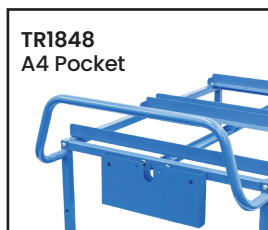

2 Tier Steel Single Basket Trolley

- Mesh basket as top tray with 25mm punch holes
- Simple bolt together construction
- Load Capacity: 300kg
- Overall Dimensions (LxWxH): 1095x660x1050mm (Includes Handle)
- Basket Size (LxWxH): 905x600x225mm
- Handle Height: 1050mm
- 125mm rubber castors:
2 x fixed & 2 x swivel with brake
- Optional 200mm pneumatic wheel kit available with floor brake
- Base Height: 184mm
- Upper Level Height: 655mm
- Unit Weight: 38.5kg

Code	Details
TR1885	2 Tier Steel Single Basket Trolley
TR1840	Drink Holder Attachment
TR1841	Clipboard Holder Attachment
TR1842	Laptop Holder Attachment
TR1843	Mesh Basket Accessory
TR1844	Accessory Shelf Attachment
TR1868	Optional Extra Handle
TR1845	Pneumatic Wheel Kit
TR1846	Floor Lock Brake
TR1848	A4 Pocket Attachment
TR1849	Scanner Holder Attachment
TR1865	Ladder & Handle Kit