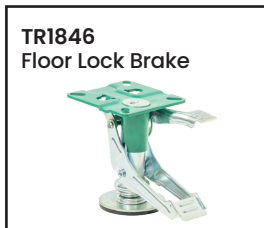

Heavy Duty Double Handle Platform Trolley

- Bolt together steel construction (supplied flatpack)
- Powder coated blue
- Rubber castors - 2 x fixed, 2 x swivel with brakes
- Castors: 160mm
- Load Capacity: 550kg
- Handle Height: 1000mm
- Overall Size (LxWxH): 1305x610x990mm
- Unit Weight: 53kg
- Platform Size: 1100x600mm
- Platform Height: 230mm
- Optional 200mm diameter pneumatic wheel kit available
- Flat free wheel kit is ideal when using trolley on uneven ground

TR1860

TR1860 & TR1853

TR1840
Drink Holder

TR1841
Clipboard Holder

TR1842
Laptop Holder

TR1843
Mesh Basket

TR1844
Accessory Shelf

TR1845
Pneumatic Wheel Kit

TR1846
Floor Lock Brake

TR1848
A4 Pocket

TR1849
Scanner Holder

TR1853
Centre Wheel Kit

Code	Details
TR1860	Heavy Duty Double Handle Platform Trolley
TR1840	Drink Holder Attachment
TR1841	Clipboard Holder Attachment
TR1842	Laptop Holder Attachment
TR1843	Mesh Basket Accessory
TR1844	Accessory Shelf Attachment
TR1853	Centre Wheel Kit with swivel brake
TR1845	Pneumatic Wheel Kit
TR1848	A4 Pocket Holder
TR1849	Scanner Holder Attachment