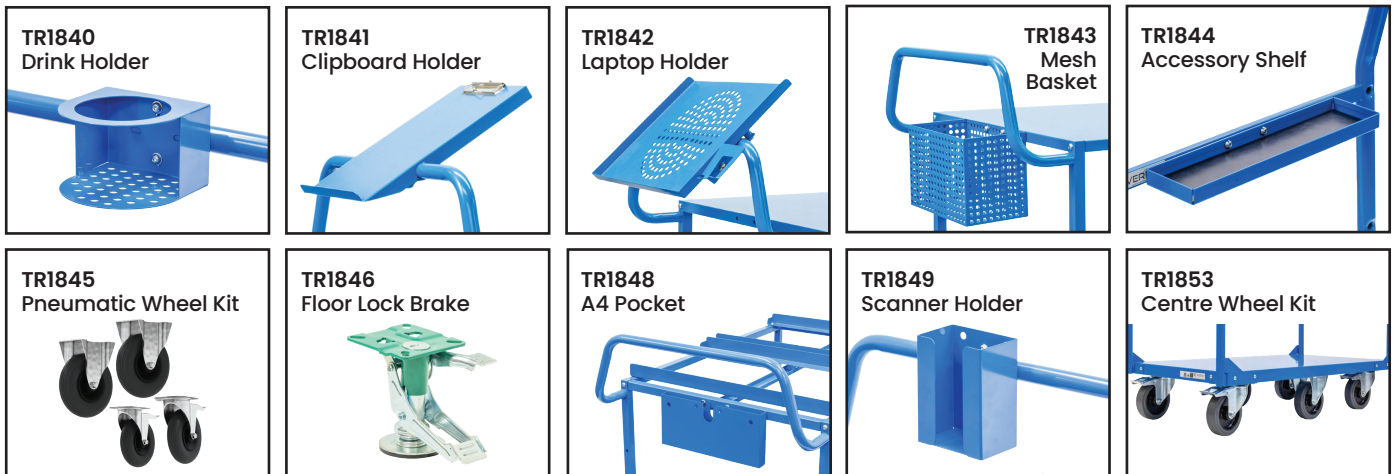

PRODUCT INFORMATION SHEET

Heavy Duty Single Handle Platform Trolley

- Bolt together steel construction (supplied flatpack)
- Powder coated blue
- 160mm rubber castors :2 x fixed, 2 x swivel with brakes
- Load Capacity (with rubber castors): 500kg
- Optional 200mm diameter pneumatic wheel kit available
- Flat free wheel kit is ideal when using trolley on uneven ground
- Load Capacity (with wheel kit): 550kg
- Handle Height: 1000mm
- Platform Size: 1100x600mm
- Platform Height: 230mm
- Overall Size (LxWxH): 1200x610x990mm
- Unit Weight: 48kg

TR1850

TR1850 & TR1853

Code	Details
TR1850	Heavy Duty Single Handle Platform Trolley
TR1840	Drink Holder Attachment
TR1841	Clipboard Holder Attachment
TR1842	Laptop Holder Attachment
TR1843	Mesh Basket Accessory
TR1844	Accessory Shelf Attachment
TR1853	Centre Wheel Kit with swivel brake
TR1845	Pneumatic Wheel Kit
TR1848	A4 Pocket Holder
TR1849	Scanner Holder Attachment