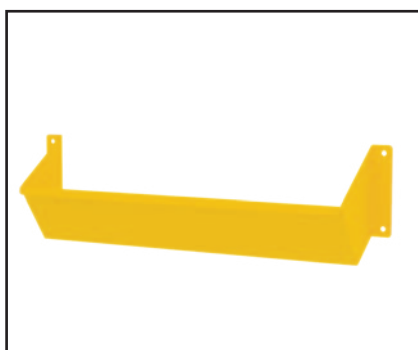

Heavy Duty Wheel Chock Trolley

- The Heavy Duty Wheel Chock Trolley can be used as a portable storage solution for rubber wheel chocks.
- They are a great addition for loading docks, depots or parking areas.
- Finish: Powder coat Yellow
- TR1213 Capacity: 6 Heavy Duty Rubber Wheel Chocks
- TR1214 Capacity: 2 Heavy Duty Rubber Wheel Chocks
- Fitted with 2 Wheel Chock Holders (TR1214)
- Optional add-on Holder is available (TR1214)
- 200mm Rubber Wheels

TR1214 Wheel Chock Holder

TR1213 Wheel Chock Trolley

Code	Details	Overall Size (WxDxH)	Unit Weight (kg)
TR1213	Wheel Chock Trolley	815x475x1130	16
TR1214	Wall Mounted Wheel Chock Holder	570x110x115	1