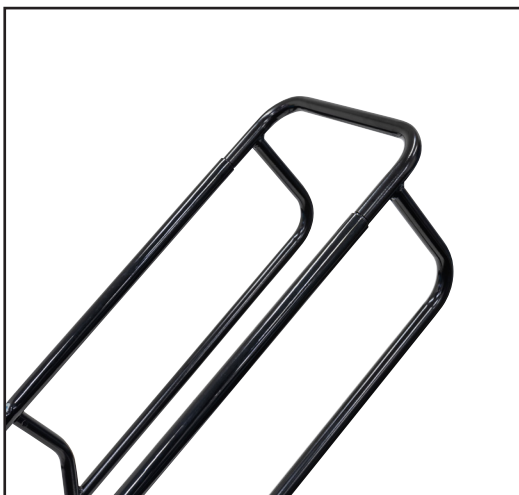

# Chair Trolley

- Lifts & moves stacks of chairs with ease.
- Perfect for school gymnasiums, function centres, libraries etc.
- Plastic coated frame to protect chairs from scratching
- Powder coated black finish
- Chair Capacity: 10 chairs
- Rubber castors - 2 x large fixed, 2 x swivel
- Front Wheels: 200mm
- Rear Castors: 75mm
- Unit Weight: 17kg

Code	Load Capacity (kg)	Overall Size LxWxH (mm)	Unit Weight (kg)
TR1208	70	1230x495x11200	17